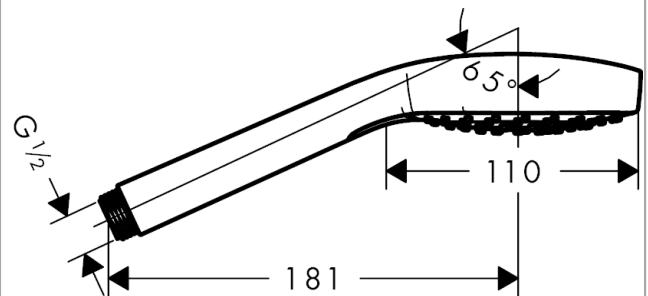

Scale drawing