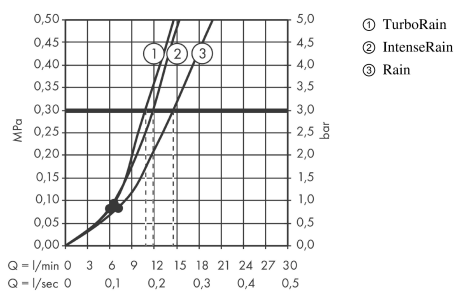

Flowchart

The consumption was measured in combination with the appropriate fittings (thermostat/mixer/in-wall valve) to reflect actual application in practice.